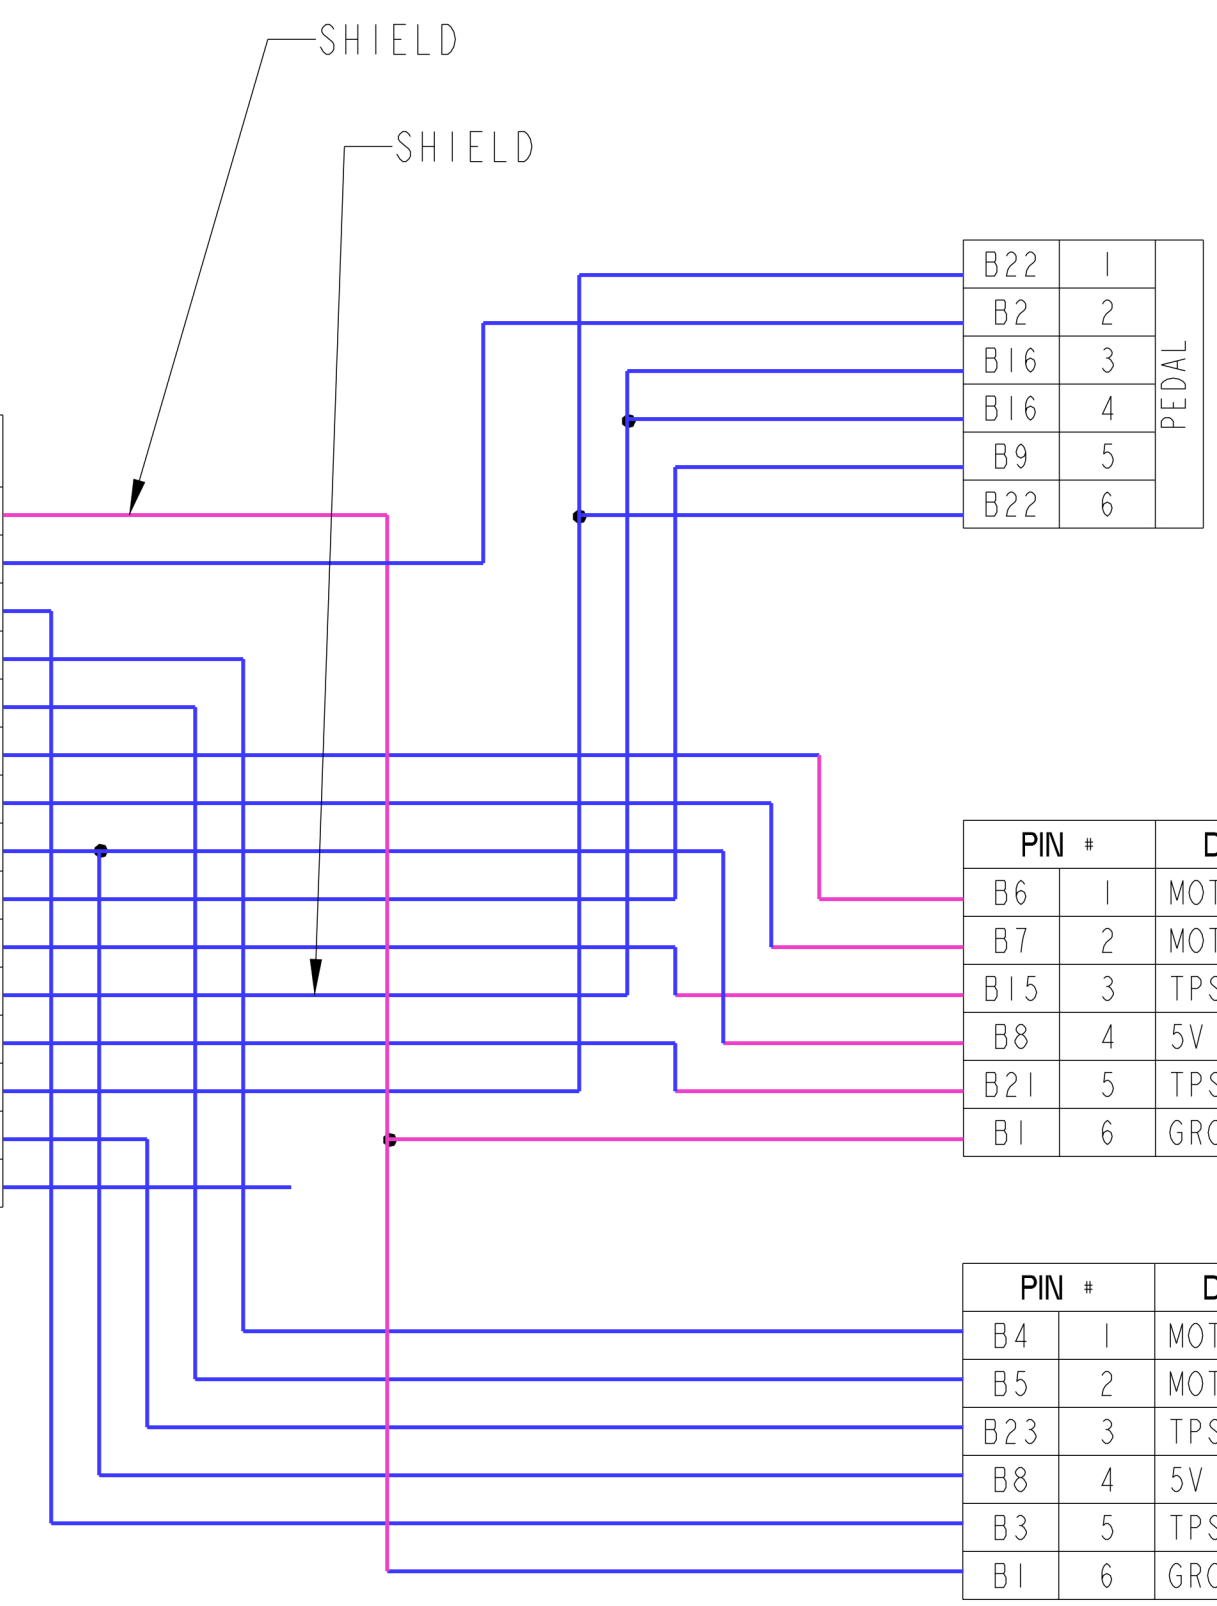

| DESCRIPTION    | COLOR        | WIRE GAUGE | PIN # |
|----------------|--------------|------------|-------|
| SENSOR GROUND  | BLACK/SHIELD | 22         | B1    |
| PEDAL TPS #2   | BLUE         | 22         | B2    |
| TB2 TPS #1     | WHITE        | 22         | B3    |
| TB2 MOTOR 2A   | YELLOW       | 18         | B4    |
| TB2 MOTOR 2B   | ORANGE       | 18         | B5    |
| FORCE MOTOR 1A | YELLOW       | 18         | B6    |
| FORCE MOTOR 1B | ORANGE       | 18         | B7    |
| SENSOR +5V     | RED          | 22         | B8    |
| PEDAL TPS #1   | YELLOW       | 22         | B9    |
| TB TPS #2      | BROWN        | 22         | B15   |
| SENSOR GROUND  | BLACK/SHIELD | 22         | B16   |
| TB TPS #1      | WHITE        | 22         | B21   |
| SENSOR +5V     | ORANGE       | 22         | B22   |
| TB2 TPS #2     | BROWN        | 22         | B23   |
| BRAKE SWITCH   | RED/WHITE    | 22         | B24   |

| PIN # | DESCRIPTION |
|-------|-------------|
| B22   | 1           |
| B2    | 2           |
| B16   | 3           |
| B16   | 4           |
| B9    | 5           |
| B22   | 6           |

| PIN # | DESCRIPTION |
|-------|-------------|
| B6    | 1 MOTOR +   |
| B7    | 2 MOTOR -   |
| B15   | 3 TPS 2     |
| B8    | 4 5V        |
| B21   | 5 TPS 1     |
| B1    | 6 GROUND    |

THROTTLE BODY 1

| PIN # | DESCRIPTION |
|-------|-------------|
| B4    | 1 MOTOR +   |
| B5    | 2 MOTOR -   |
| B23   | 3 TPS 2     |
| B8    | 4 5V        |
| B3    | 5 TPS 1     |
| B1    | 6 GROUND    |

THROTTLE BODY 2