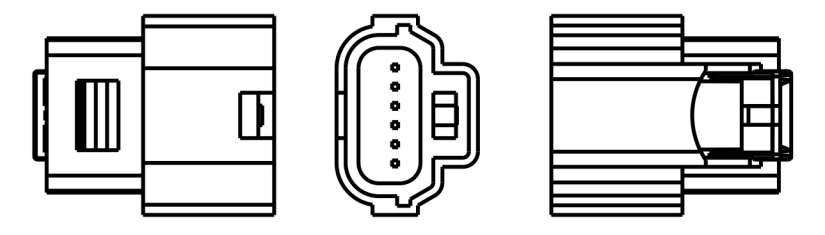

| DESCRIPTION    | COLOR        | WIRE GAUGE | PIN # |
|----------------|--------------|------------|-------|
| SENSOR GROUND  | BLACK/SHIELD | 22         | B1    |
| PEDAL TPS #2   | BLUE         | 22         | B2    |
| TB2 TPS #1     | WHITE        | 22         | B3    |
| TB2 MOTOR 2A   | YELLOW       | 18         | B4    |
| TB2 MOTOR 2B   | ORANGE       | 18         | B5    |
| FORCE MOTOR 1A | YELLOW       | 18         | B6    |
| FORCE MOTOR 1B | ORANGE       | 18         | B7    |
| SENSOR +5V     | RED          | 22         | B8    |
| PEDAL TPS #1   | YELLOW       | 22         | B9    |
| TB TPS #2      | BROWN        | 22         | B15   |
| SENSOR GROUND  | BLACK/SHIELD | 22         | B16   |
| TB TPS #1      | WHITE        | 22         | B21   |
| SENSOR +5V     | ORANGE       | 22         | B22   |
| TB2 TPS #2     | BROWN        | 22         | B23   |
| BRAKE SWITCH   | RED/WHITE    | 22         | B24   |

| PIN # | DESCRIPTION |
|-------|-------------|
| B22   | 1           |
| B2    | 2           |
| B16   | 3           |
| B16   | 4           |
| B9    | 5           |
| B22   | 6           |

| PIN # | DESCRIPTION |
|-------|-------------|
| B6    | 1 MOTOR +   |
| B7    | 2 MOTOR -   |
| B15   | 3 TPS 2     |
| B8    | 4 5V        |
| B21   | 5 TPS 1     |
| B1    | 6 GROUND    |