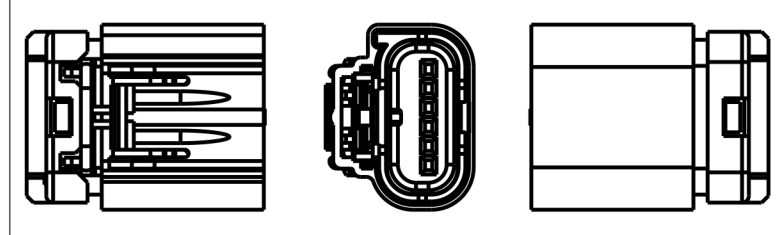

PIN #	DESCRIPTION
B6	1 MOTOR +
B7	2 MOTOR -
B15	3 TPS 2
B8	4 5V
B21	5 TPS 1
B1	6 GROUND

THROTTLE BODY 1